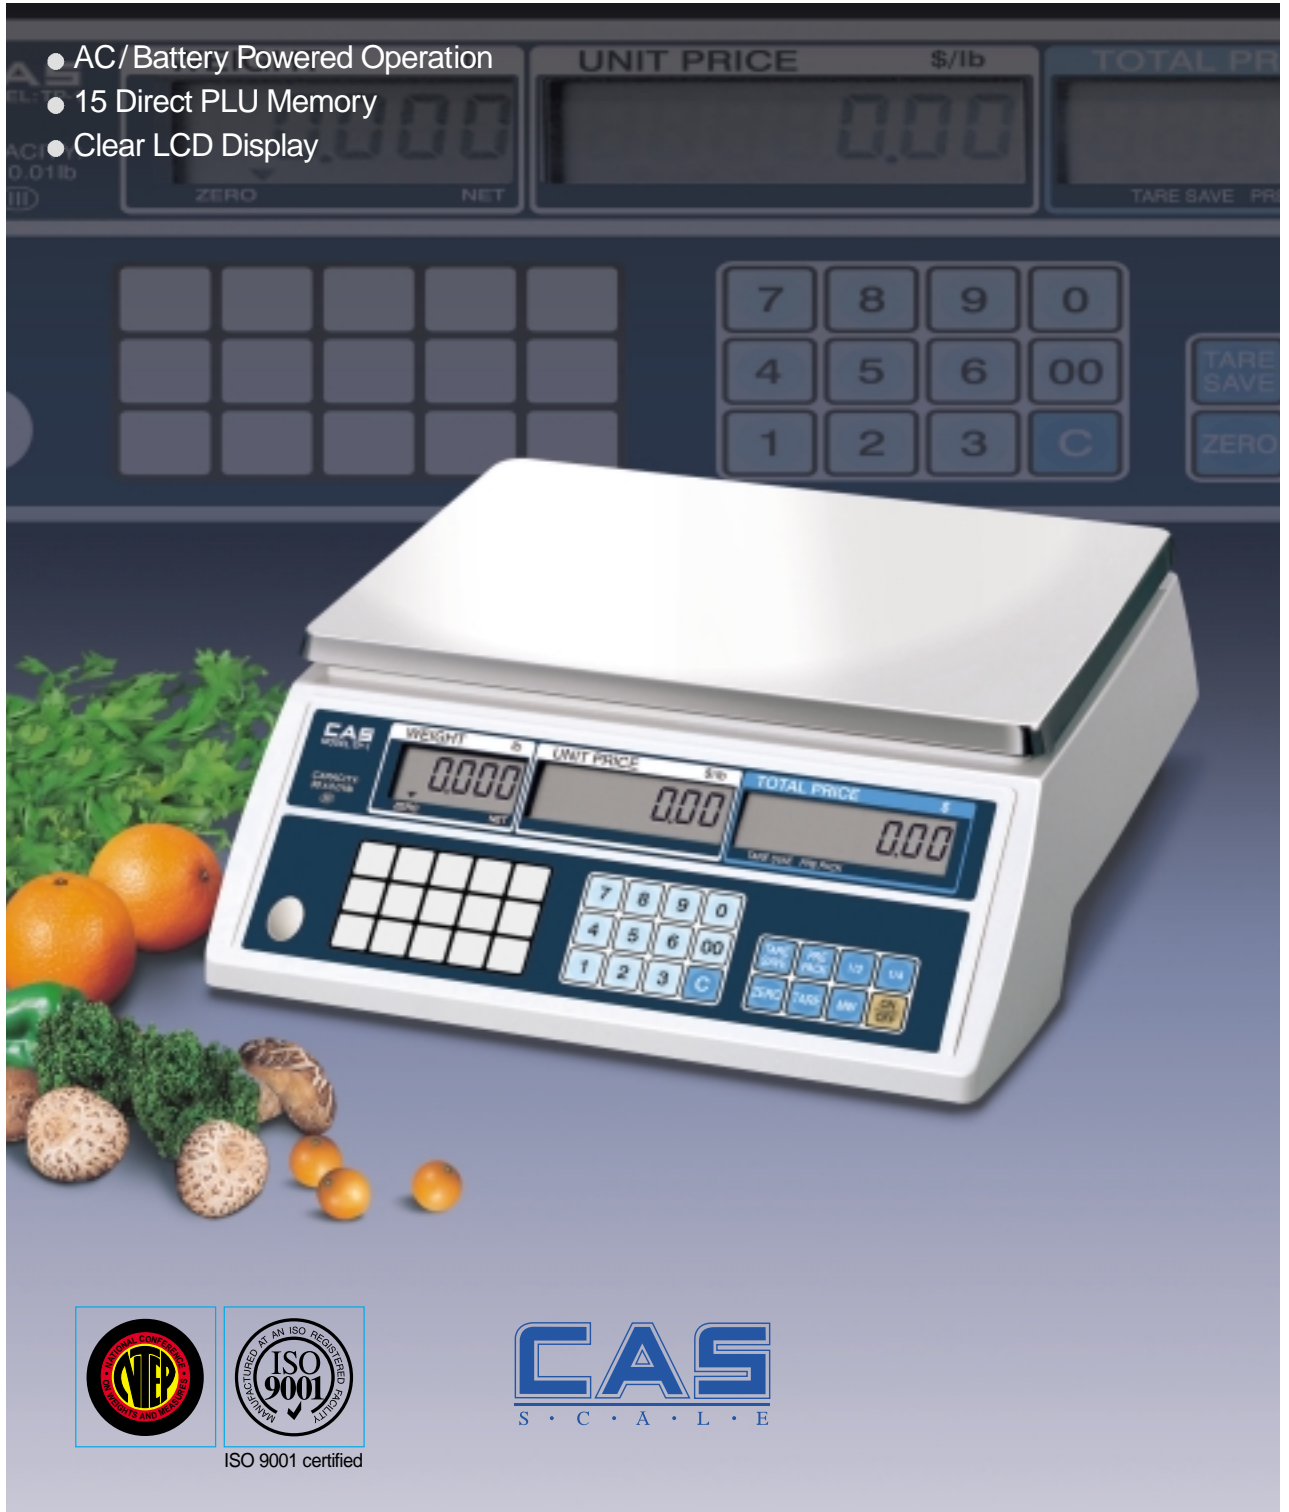

TP-1

Price Computing Scale

- AC/Battery Powered Operation
- 15 Direct PLU Memory
- Clear LCD Display

ISO 9001 certified

CAS

S • C • A • L • E

TP-1 Price Computing Scale

FEATURES

- 1/2, 1/4 Multiplier Keys
- 1/3,000 External Resolution
- AC/Battery Powered Operation
- Low Battery Indication
- Clear LCD Display
- 15 Direct PLU Memory
- Error Alarm
- Auto Power Off
- Auto Span Adjustment & Auto Zero Tracking
- Stable, Zero, Net, Low Battery Designators

SPECIFICATIONS

Model	TP-1
Weighing Capacity	30 × 0.01lb / 15 × 0.005kg
Display Digit	5/7/8 (Weight/Unit Price/Total Price)
Measurement Type	Load Cell
Power Source	AC 110/120/220/240V, 50/60Hz Battery 1.5V × 6EA (D Size)
Power Consumption	0.2W
Operating Time	Alkaline Dry Battery : 1000hr Mn Battery : 500hr
Operating Temperature	-10°C ~ +40°C (14°F ~ 104°F)
Platter Size (inch/mm)	13.1(W) × 9.8(D) / 332(W) × 250(D)
Dimensions (inch/mm)	13.8(W) × 14.7(D) × 4.8(H) / 350(W) × 373(D) × 122(H)
Product Weight	14.9lb / 6.75kg