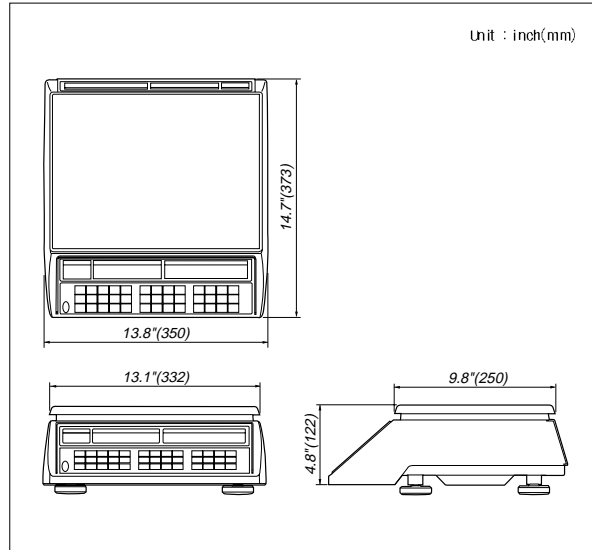

TP-1

Price Computing Scale

- AC/Battery Powered Operation
- 15 Direct PLU Memory
- Clear LCD Display

ISO 9001 certified

CAS

S • C • A • L • E

TP-1 Price Computing Scale

FEATURES

- 1/2, 1/4 Multiplier Keys
- 1/3,000 External Resolution
- AC/Battery Powered Operation
- Low Battery Indication
- Clear LCD Display
- 15 Direct PLU Memory
- Error Alarm
- Auto Power Off
- Auto Span Adjustment & Auto Zero Tracking
- Stable, Zero, Net, Low Battery Designators

SPECIFICATIONS

Model	TP-1
Weighing Capacity	30 × 0.01lb / 15 × 0.005kg
Display Digit	5/7/8 (Weight/Unit Price/Total Price)
Measurement Type	Load Cell
Power Source	AC 110/120/220/240V, 50/60Hz Battery 1.5V × 6EA (D Size)
Power Consumption	0.2W
Operating Time	Alkaline Dry Battery : 1000hr Mn Battery : 500hr
Operating Temperature	-10°C ~ +40°C (14°F ~ 104°F)
Platter Size (inch/mm)	13.1(W) × 9.8(D) / 332(W) × 250(D)
Dimensions (inch/mm)	13.8(W) × 14.7(D) × 4.8(H) / 350(W) × 373(D) × 122(H)
Product Weight	14.9lb / 6.75kg

DIMENSIONS

Display On The Rear Side

DISPLAY & KEY BOARD

CAS USA Corporation

NJ OFFICE
99 Murray Hill Parkway
East Rutherford, NJ 07073
Tel: (201) 933-9002
Fax: (201) 933-9025

<http://www.cas-usa.com>

CA OFFICE
733 S. State College Blvd #98
Fullerton, CA 92831
Tel: (714) 870-1286
Fax: (714) 870-1167