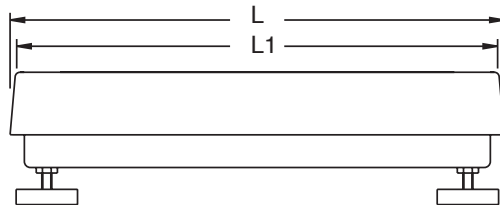

2-year limited warranty

Platform Dimensions	L	L1
10" x 10" (254 mm x 254 mm)	10.25" (260.4 mm)	10" (254 mm)
12" x 12" (304.8 mm x 304.8 mm)	12.25" (311.2)	12" (304.8)

See BenchMark Series – Stainless Steel for 12" x 18", 18" x 18", 18" x 24", and 24" x 24" detailed platform dimensions