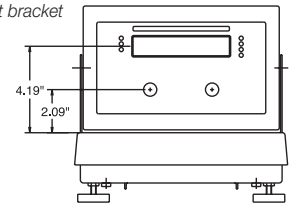

Platform Dimensions	L	L1
10" x 10" (254 mm x 254 mm)	10.25" (260.4 mm)	10" (254 mm)
12" x 12" (304.8 mm x 304.8 mm)	12.25" (311.2)	12" (304.8)

See BenchMark Series – Stainless Steel for 12" x 18", 18" x 18", 18" x 24", and 24" x 24" detailed platform dimensions

With attachment bracket